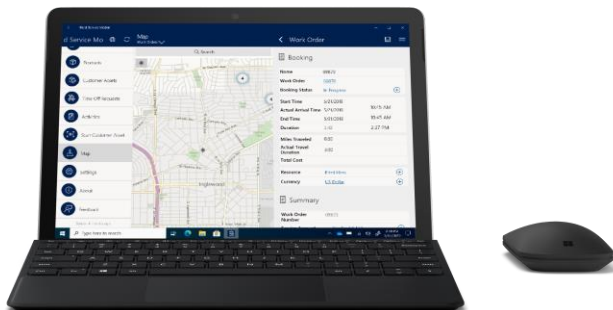

Lightweight portability for the task at hand

Meet the new Surface Go 2 for Business

Larger, brighter, more brilliant

Work on a bigger touchscreen display in the same compact size. The lightest Surface 2-in-1 still starts at just 1.2 lb.¹ but now has a bigger 10.5" display with improved 220 ppi resolution.