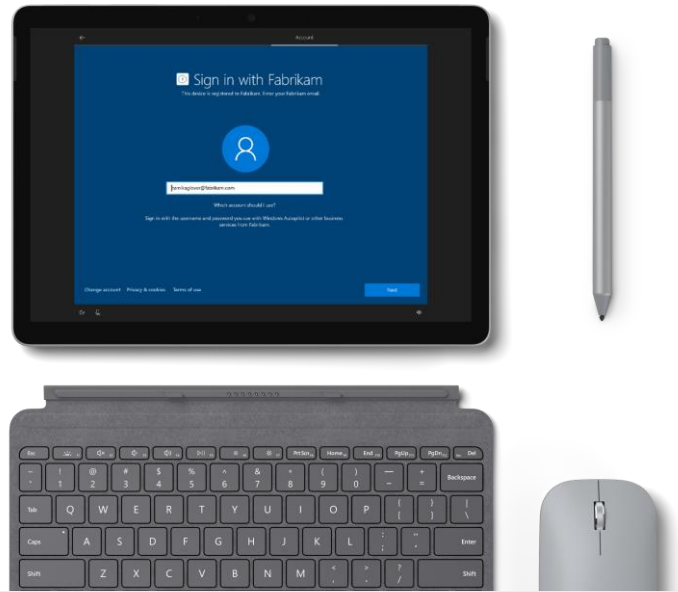

Surface for business unlocks more value

Surface customers save time and money with streamlined deployment, modern device management, and built-in cloud-powered security. Empower people, data, and systems with connected experiences from Surface and Microsoft 365.*

Technical specifications

Dimensions	9.65" x 6.9" x 0.33" (245 mm x 175 mm x 8.3 mm)
Display	Screen: 10.5" PixelSense™ Display Resolution: 1920 x 1280 (220 PPI) resolution Aspect ratio: 3:2 Contrast ratio: 1500:1 Touch: 10-point multi-touch Corning® Gorilla® Glass 3
Memory	4GB or 8GB RAM
Processor	8th Gen Intel® Core™ m3 Processor and Intel® Pentium® Gold Processor 4425Y
Security	TPM 2.0 for enterprise security Enterprise-grade protection with Windows Hello face sign-in
Software	Windows 10 Pro; 1 month free trial for new Microsoft Office 365 customers
Sensors	Ambient light sensor Accelerometer Gyroscope Magnetometer NFC
What's in the box	Surface Go 2, Power Supply, Quick Start Guide, safety and warranty documents
Weight (not including type cover*)	Wi-Fi: 1.2 lb. (544g) LTE Advanced: 1.22 lb. (553g)
Network	Wi-Fi: IEEE 802.11 a/b/g/n/ac/ax compatible Bluetooth Wireless 5.0 technology Qualcomm® Snapdragon™ X16 LTE modem Up to 600 Mbps LTE Advanced⁵ with nanoSIM support. Bands supported: 1, 2, 3, 4, 5, 7, 8, 12, 13, 14, 19, 20, 25, 26, 28, 29, 30, 38, 39, 40, 41, 66 Assisted GPS and GLONASS support eSIM support

Storage⁶	eMMC drive: 64GB (Wi-Fi) Solid-state drive (SSD): 128GB (Wi-Fi or LTE); 256GB (LTE)
Battery life³	Up to 10 hours of typical device usage
Graphics	Intel® HD Graphics 615
Connections	1 x USB-C® 3.5 mm headphone jack 1 x Surface Connect port Surface Type Cover Port MicroSDXC Card Reader Nano SIM tray
Cameras, video, and audio	Windows Hello face sign-in authentication camera (front-facing) 5.0MP front-facing camera with 1080p HD video 8.0MP rear-facing autofocus camera with 1080p HD video Enhanced dual far-field Studio Mics 2W stereo speakers with Dolby® Audio™ Premium
Exterior	Casing: Magnesium Color: Silver Physical buttons: Volume, Power
Warranty	1-year limited hardware warranty⁷

*Sold separately

¹ Not including Type Cover.

² Geekbench multi-core score comparison of Surface Go 2 versus Surface Go; February 2020.

⁴ Testing conducted at Microsoft in Feb 2020 using pre-production devices and Software. Tested with the Surface Dock under controlled conditions. Device was powered on to desktop screen with default display brightness settings. Actual charge time will vary based on operating conditions. Measured at typical office ambient temperature of 23C.

⁶ System software and updates use significant storage space. Available storage is subject to change based on system software and updates and apps usage. 1 GB = 1 billion bytes. 1 TB = 1,000 GB. See Surface Storage for more details.

⁷ Microsoft's Limited Warranty is in addition to your consumer law rights.